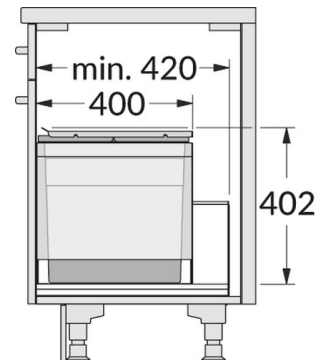

HAILO AS Triple XL 450 18/18

3631491

GTIN: 4007126364340

For cabinets with pull-out shelf from 450 mm width

INSET

2 BUCKET

36 L

TOTAL

Suitable for cabinet width (cm)
45

- For any common standard drawers in boxed kitchen- and sink-cabinets with side wall thicknesses from 16 mm thru 19 mm
- Easiest installation by means of 4 screws onto drawer-bottom and 2 screws onto front-panel
- side-parts of "Triple XL" box cover the various railing-bars or sides of different drawer-types of any common European brand

Specifications

Type of installation Inset	✓
Cabinet-width min. (cm)	45
Cabinet-width max. (cm)	45
Suitable for cabinet width (cm)	45
Nominal drawer-depth (mm) ≥	420
Installation inside available drawer	✓
Product dimensions (DxH) (mm)	400 x 402
Packing dimensions (WxDxH) (mm)	425 x 220 x 500
Number of bins	2
Lid	Sheet metal system Lid
Capacity (l)	2 x 18
Total volume (l)	36

PRODUCT SPECIFICATION SHEET

Color metal parts	dark grey
Color plastic parts	dark grey
Weight incl. packing (kg)	8,1