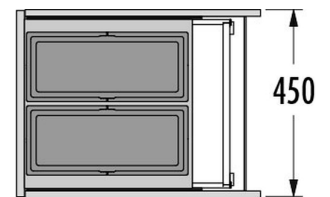

HAILO AS Triple XL 450 18/18

3631491

GTIN: 4007126364340

For cabinets with pull-out shelf from 450 mm width

INSET

2 BUCKET

36 L

TOTAL

Suitable for cabinet width (cm)
45

- For any common standard drawers in boxed kitchen- and sink-cabinets with side wall thicknesses from 16 mm thru 19 mm
- Easiest installation by means of 4 screws onto drawer-bottom and 2 screws onto front-panel
- side-parts of "Triple XL" box cover the various railing-bars or sides of different drawer-types of any common European brand

Specifications

Type of installation Inset	✓
Cabinet-width min. (cm)	45
Cabinet-width max. (cm)	45
Suitable for cabinet width (cm)	45
Nominal drawer-depth (mm) ≥	420
Installation inside available drawer	✓
Product dimensions (DxH) (mm)	400 x 402
Packing dimensions (WxDxH) (mm)	425 x 220 x 500
Number of bins	2
Lid	Sheet metal system Lid
Capacity (l)	2 x 18
Total volume (l)	36